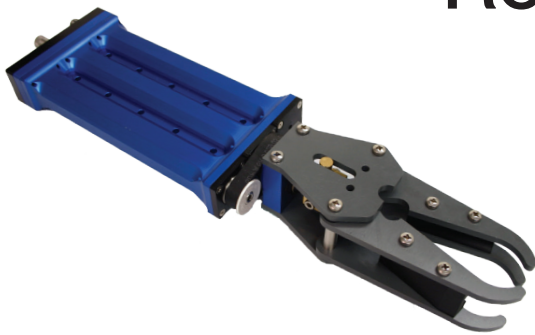

Rotating Manipulator Arm

Technical Specifications

	Parallel	V-Jaw	Sampler	Trident	Cutter
Depth Rating	305 m (1,000 ft)	305 m (1,000 ft)	305 m (1,000 ft)	305 m (1,000 ft)	305 m (1,000 ft)
Head Rotation	360° / 12 RPM	360° / 12 RPM	360° / 12 RPM	360° / 12 RPM	360° / 12 RPM
Size (w/ mount)	47 x 10.2 x 5.0 cm (18.5 x 4.0 x 2.0 in)	47 x 10.2 x 5.0 cm (18.5 x 4.0 x 2.0 in)	47 x 10.2 x 5.0 cm (18.5 x 4.0 x 2.0 in)	47 x 10.2 x 5.0 cm (18.5 x 4.0 x 2.0 in)	47 x 10.2 x 5.0 cm (18.5 x 4.0 x 2.0 in)
Weight in Air	2.4 kg (5.25 lbs)	2.4 kg (5.25 lbs)	2.4 kg (5.25 lbs)	2.4 kg (5.25 lbs)	2.4 kg (5.25 lbs)
- w/ Submersible	7.3 kg (16 lbs)	7.3 kg (16 lbs)	7.3 kg (16 lbs)	7.3 kg (16 lbs)	7.3 kg (16 lbs)
Weight in Water - w/ Submersible	.97 kg (2.1 lbs) 0 kg (0 lbs)	.97 kg (2.1 lbs) 0 kg (0 lbs)	.97 kg (2.1 lbs) 0 kg (0 lbs)	.97 kg (2.1 lbs) 0 kg (0 lbs)	.97 kg (2.1 lbs) 0 kg (0 lbs)
Breaking Strength	45 kg (100 lbs)	45 kg (100 lbs)	45 kg (100 lbs)	45 kg (100 lbs)	45 kg (100 lbs)
Maximum Opening	5.7 cm (2.25 in)	17.5 cm (6.875 in)	16.5 cm (6.5 in)	15.2 cm (6 in)	2.3 cm (.91 in)
Closing Force	25 PSI	22 PSI	10 PSI	18 PSI	30+ PSI
Max. Sample Size	N/A	N/A	45 mL (1.5 oz)	N/A	N/A
Max. Cut Diameter	N/A	N/A	N/A	N/A	1.9 cm (.75 in)

www.videoray.com

212 East High Street, Pottstown, PA 19464
+1 610 458 3000 sales@videoray.com